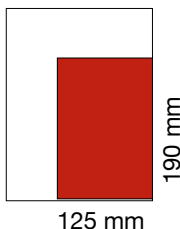

## Advertisement sizes

Full page

	Cost (excluding VAT)			
	1 issue	2 issues	3 issues	4 issues
Full price	£1130	£2145	£3045	£3840
AILU member	£905	£1715	£2435	£3070

Half page

horizontal

vertical

	Cost (excluding VAT)			
	1 issue	2 issues	3 issues	4 issues
Full price	£590	£1120	£1585	£2000
AILU member	£470	£895	£1268	£1600