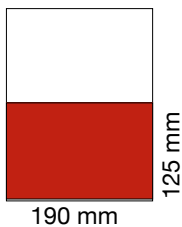

## Advertisement sizes

Full page

	Cost (excluding VAT)			
	1 issue	2 issues	3 issues	4 issues
Full price	£1130	£2145	£3045	£3840
AILU member	£905	£1715	£2435	£3070

Half page

horizontal

vertical

	Cost (excluding VAT)			
	1 issue	2 issues	3 issues	4 issues
Full price	£590	£1120	£1585	£2000
AILU member	£470	£895	£1268	£1600