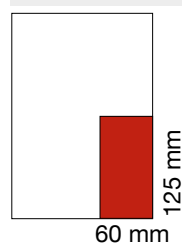

Half column

	Cost (excluding VAT)			
	1 issue	2 issues	3 issues	4 issues
Full price	£195	£370	£530	£660
AILU member	£155	£295	£425	£530

Graphics must be high resolution (300 dpi) and submitted copy-ready as a PDF, JPG or TIFF file