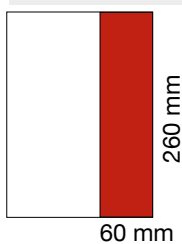

Full column

	Cost (excluding VAT)			
	1 issue	2 issues	3 issues	4 issues
Full price	£395	£740	£1055	£1335
AILU member	£315	£595	£845	£1070