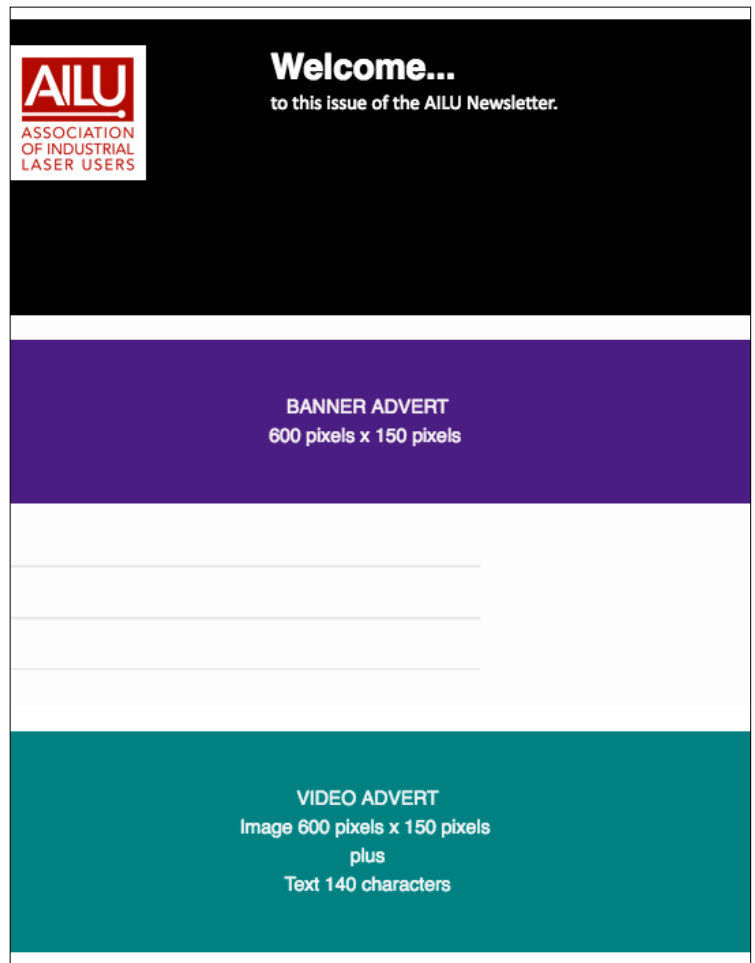

E-NEWSLETTER

The e-newsletter is issued monthly.

There are 3 types of advert available:

- Banner advert
- Video advert

Banner advert (purple box)

	Cost (excluding VAT)			
	1 mth	3 mths	6 mths	12 mths
Full price	£235	£640	£1215	£2295
AILU member	£190	£510	£970	£1835

Video advert (green box)

	Cost (excluding VAT)
	1 issue
Full price	£265
AILU member	£210

Graphics must be high resolution (300 dpi) and submitted copy-ready as a PDF, JPG or TIFF file