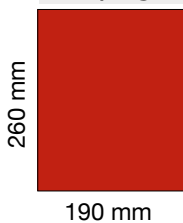

## Advertisement sizes

Full page

	Cost (excluding VAT)			
	1 issue	2 issues	3 issues	4 issues
Full price	£1130	£2145	£3045	£3840
AILU member	£905	£1715	£2435	£3070

Half page

horizontal

vertical

	Cost (excluding VAT)			
	1 issue	2 issues	3 issues	4 issues
Full price	£590	£1120	£1585	£2000
AILU member	£470	£895	£1268	£1600